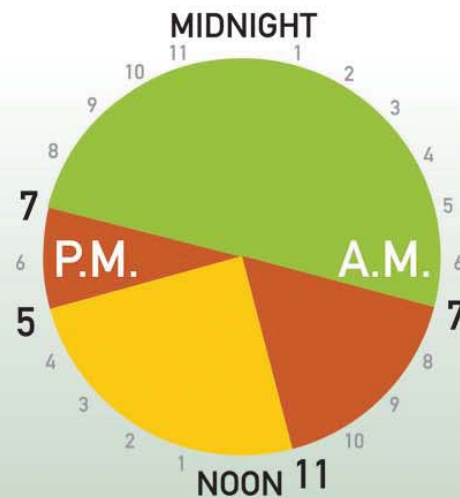

# POWER. SMARTER.

Help your budget and the environment – run your dryer during off-peak periods.

## Ontario Electricity Time-of-Use Price Periods

Prices effective  
November 1, 2011

**6.2**  
¢/kWh

**Off-peak**

**9.2**  
¢/kWh

**Mid-peak**

**10.8**  
¢/kWh

**On-peak**